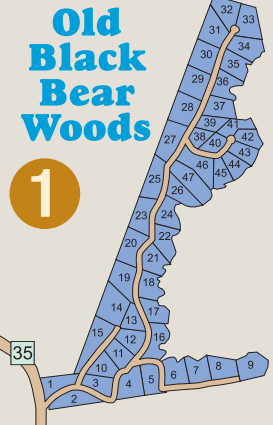

- Northpoint
- Pines
- Beaver Ridge
- Beaver Ridge Villas

Flag Run

**Canaan Valley State Park & Conference Center**

Canaan Valley Fire Department  
Canaan Valley Stores  
(Subway/Gas / ATM)

**Landis Realty**  
REAL ESTATE SALES and VACATION RENTALS  
6372 Appalachian Highway  
Davis, WV 26260

Outdoor Pool  
Indoor Pool  
Tennis Courts  
Ice Rink

Nature Center  
Bike Rentals

Main Lodge & Gift Shop  
Hickory Dining Room  
Laurel Lounge Cafe

**Canaan Heights**

Old Black Bear

**Black Bear Resort**

**Details of Timberline 11 Subdivisions**  
On Back Side of This Sheet

River Run

BLACKWATER RIVER

TIMBER SPRINGS

Deer Ridge

Aspen Village

Yoakum Run

Spruce Island Lake

Cabin Mountain

Winterhaven

Red Numbers = 911 addresses