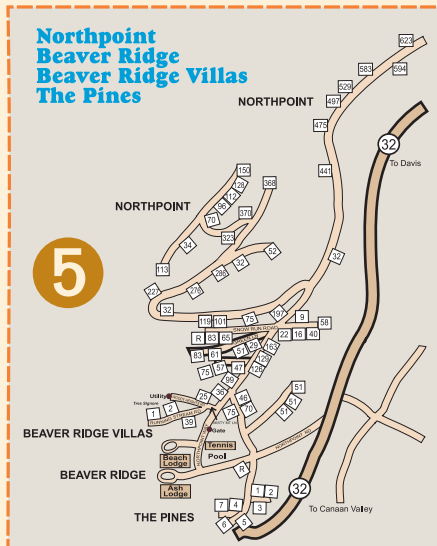

# Canaan Valley Locator Map

Canaan Valley National Wildlife Refuge

To Davis & Thomas  
**Blackwater Falls State Park**  
Tourist Info Center  
Shops / Restaurants  
Shop 'n Save

Monongahela National Forest

- Northpoint
- Pines
- Beaver Ridge
- Beaver Ridge Villas

Flag Run

**Canaan Valley State Park & Conference Center**

Canaan Valley Fire Department  
Canaan Valley Stores  
(Subway/Gas / ATM)

**Landis Realty**  
REAL ESTATE SALES and VACATION RENTALS  
6372 Appalachian Highway  
Davis, WV 26260

Outdoor Pool  
Indoor Pool  
Tennis Courts  
Ice Rink

Nature Center  
Bike Rentals

Main Lodge & Gift Shop  
Hickory Dining Room  
Laurel Lounge Cafe

**Canaan Heights**

Old Black Bear

**Black Bear Resort**

**Details of Timberline 11 Subdivisions**  
On Back Side of This Sheet

River Run

BLACKWATER RIVER

TIMBER SPRINGS

Deer Ridge

Aspen Village

Yoakum Run

Spruce Island Lake

Cabin Mountain